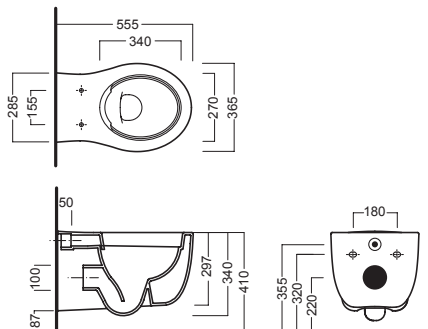

Senza fori laterali.

Wall hung rimless wc

Wall-hung rimless WC with special fixing element included. Mounted using universal bracket for wall-hung elements. Can be combined with soft close or standard seat. Without side holes.

Cuvette suspend sans bride

Cuvette suspendue sans bride dotée de fixation spéciale. Installation avec étrier universel pour éléments suspendus. À intégrer au abattant avec système frein de chute abattant au sans.

4,5 lt
Autosave

WC ● Y1CD01

WC ● Y1CD25

ACCESSORI ACCESSORIES

Y1H8
staffa universale per sospesi
universal wall hung bracket

Y1HP
fissaggio speciale dal basso
special fixing from the bottom

YXWW01
(bianco/white)
YXWW25
(bianco matt/white matt)
sedile frenato
soft close seat cover

YXWX01
sedile
seat cover

DISEGNO TECNICO TECHNICAL DESIGN

- 01 BIANCO
WHITE
- 25 BIANCO MATT
WHITE MATT